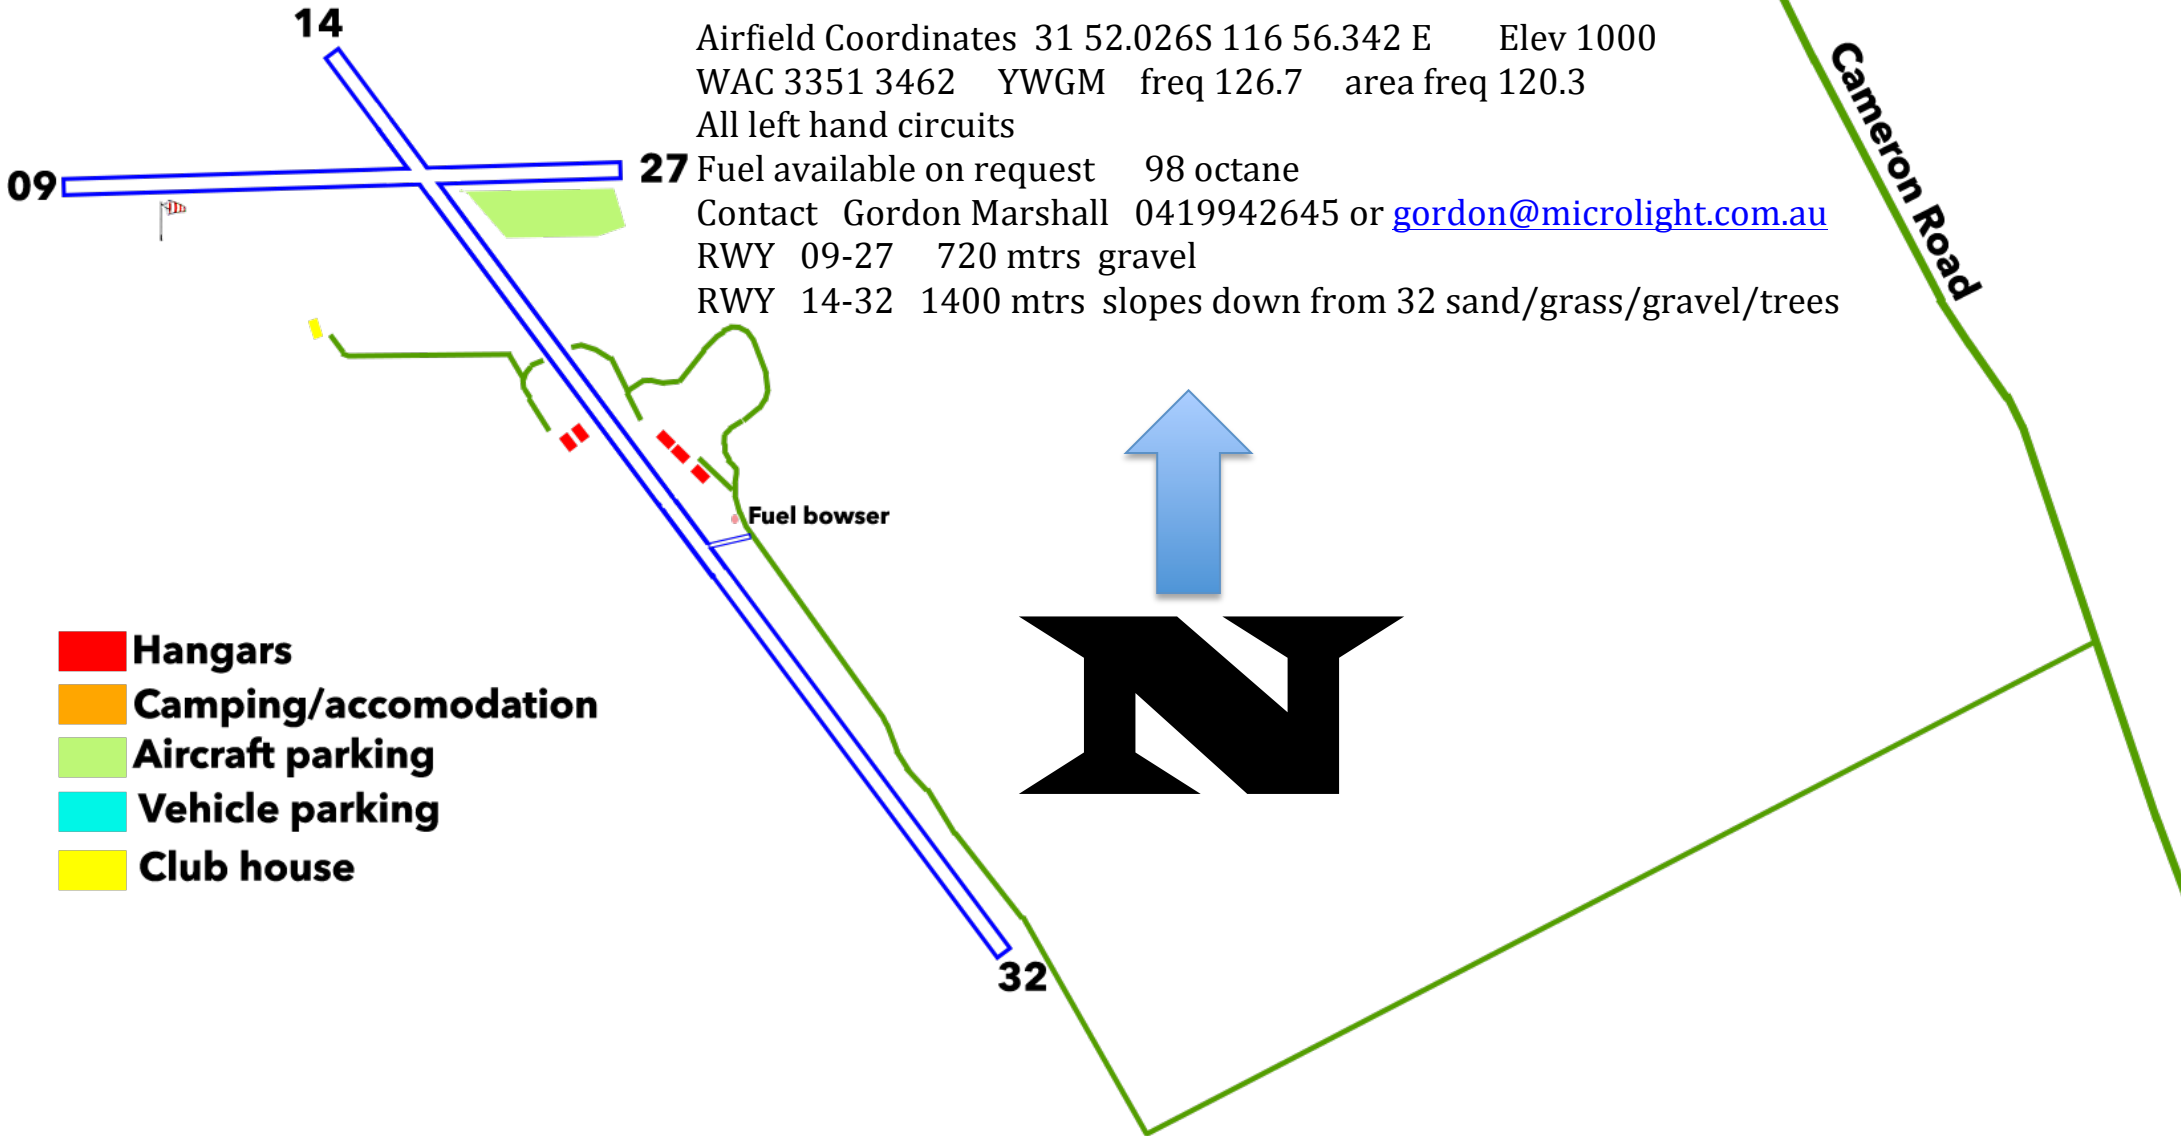

White Gum Aviation

Airfield Coordinates 31 52.026S 116 56.342 E Elev 1000

WAC 3351 3462 YWGM freq 126.7 area freq 120.3

All left hand circuits

Fuel available on request 98 octane

Contact Gordon Marshall 0419942645 or gordon@microlight.com.au

RWY 09-27 720 mtrs gravel

RWY 14-32 1400 mtrs slopes down from 32 sand/grass/gravel/trees

- Hangars
- Camping/accomodation
- Aircraft parking
- Vehicle parking
- Club house