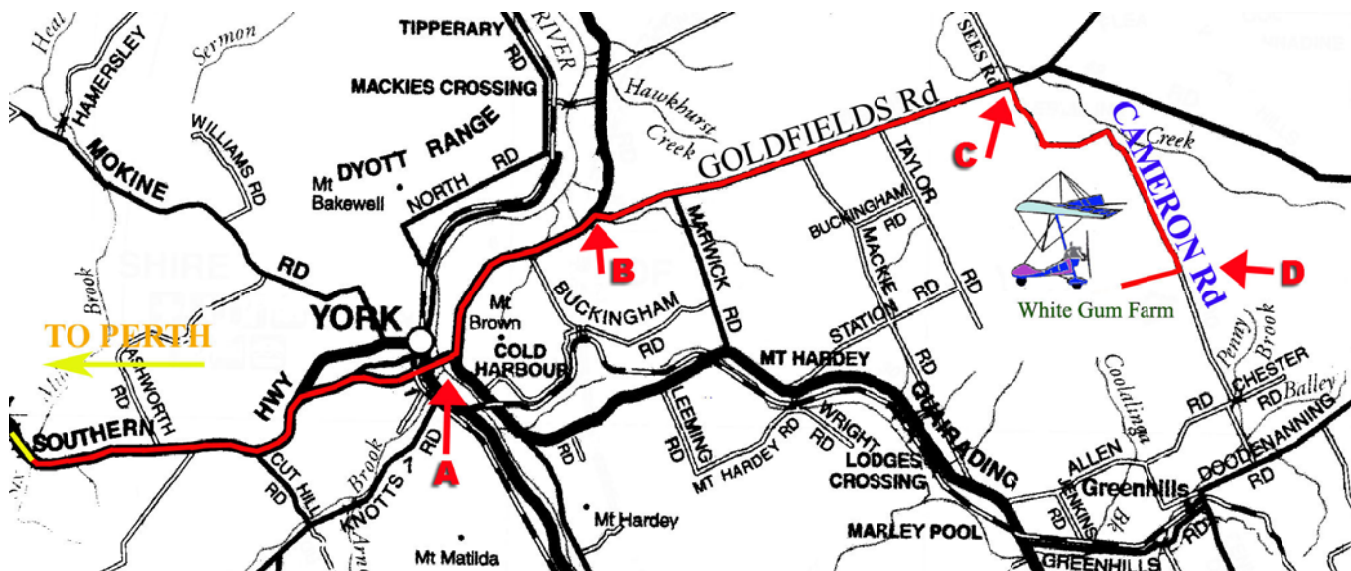

White Gum Farm Directions (from Perth)

Find your way onto **Great Eastern Highway** and head east out of the metro area.

Turn Right at The **Lakes road-house** and follow this all the way to York until it ends at a 'T' junction. (point **A**)

Turn left onto **Northam York Rd** continue for approximately 5km.

Turn Right into **Goldfields Rd** (point **B**) and follow for approximately 10.5km. (Road to Tammin) (point **C**)

Turn Right into **Cameron Rd** and follow for approximately 6.5 kms. (point **D**)

Look to your right for a long straight driveway with corrugated iron entry.

Follow the driveway all the way and follow the directions to the **hanger**. (The house is a private area)

The entire trip will take approximately 1.5hrs from Perth.

GPS Coordinates for the Hanger 31°52.026' S 116°56.342' E

DO NOT BRING ANY ANIMALS TO THE FARM